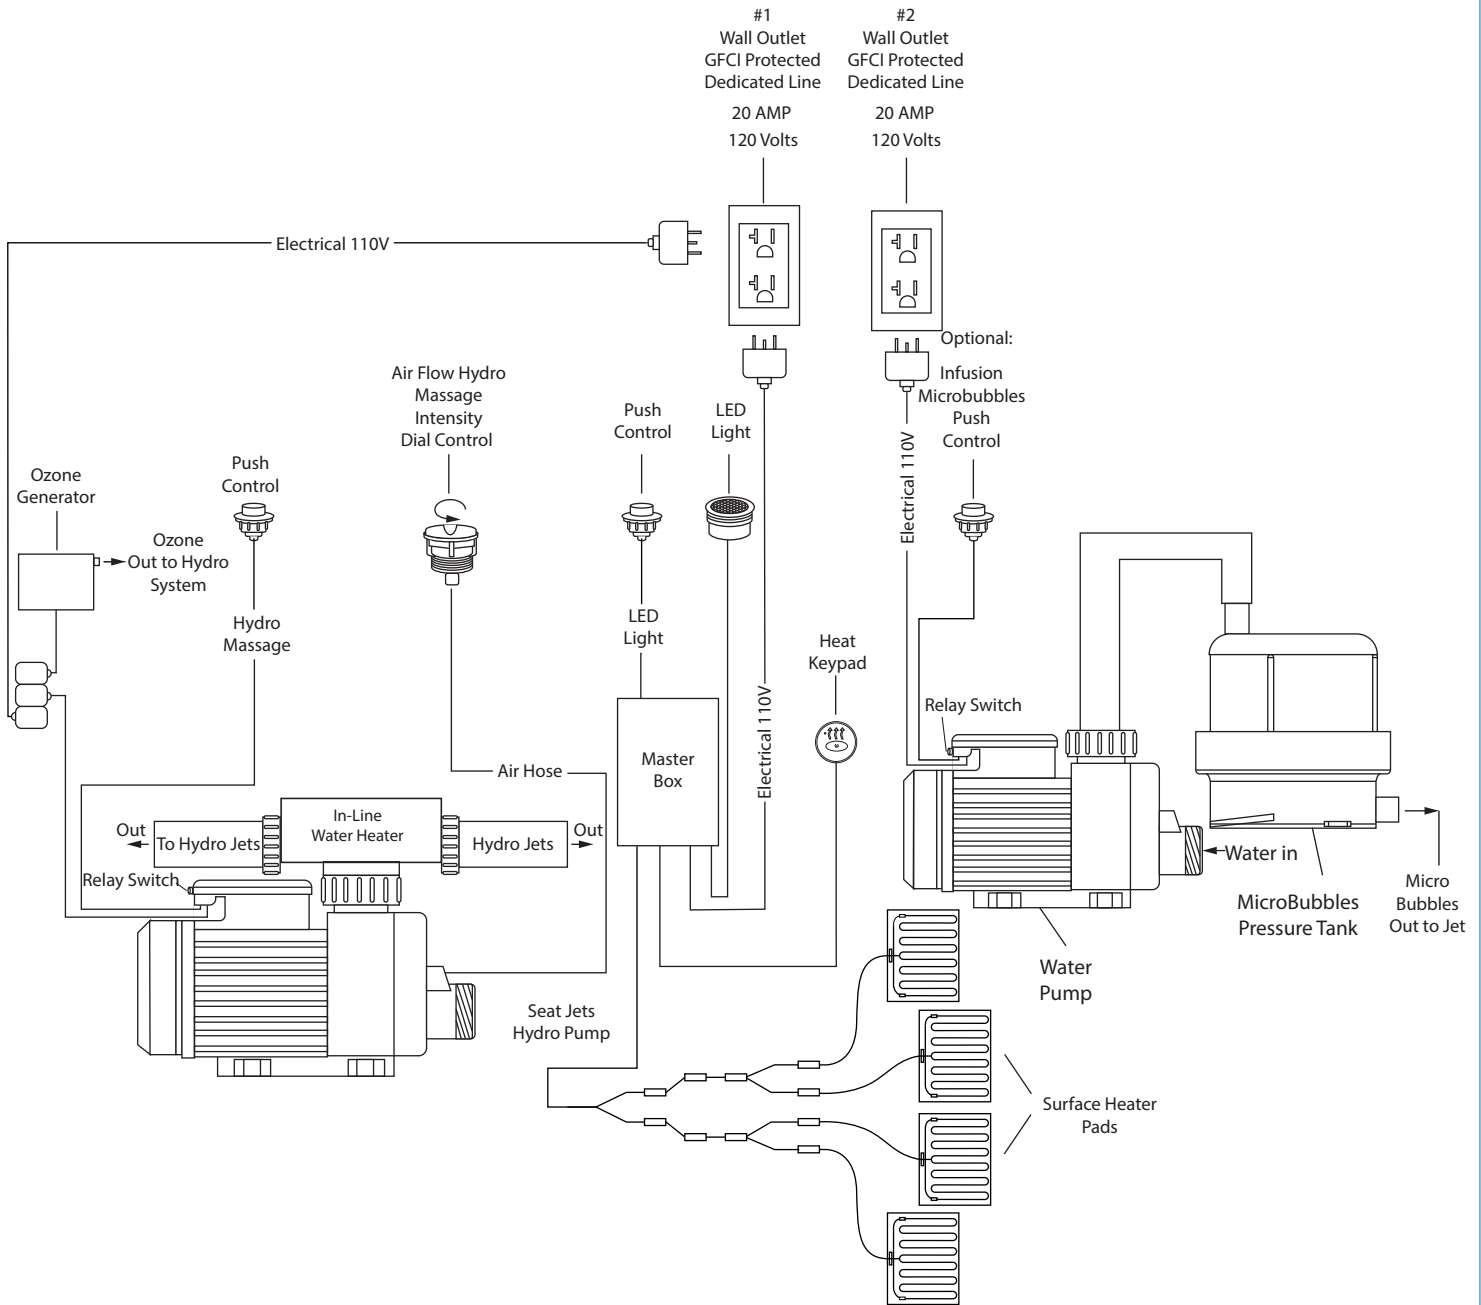

Walk-in Tub Hydro Therapeutic Massage + Microbubble Therapy + Heated Seat & Back Component Diagram

1. Hydro Foot Massage System

- Hydro Pump
- Hydro Massage Air Flow Intensity Control
- ON/OFF Button

4. Electronic Component Controller

- Master Box

7. Surface Heater Pads

- Heater Pads

2. Infusion Microbubbles Micro Bubble Therapy System

- Microbubble Pump
- Pressure Vessel
- ON/OFF Button

5. Ozone Generator

- Ozone Sanitation System

8. Surface Key Pad

- ON/OFF Push Button

3. In-Line Water Heater

- Control Box

6. Led Light

- Chromatherapy