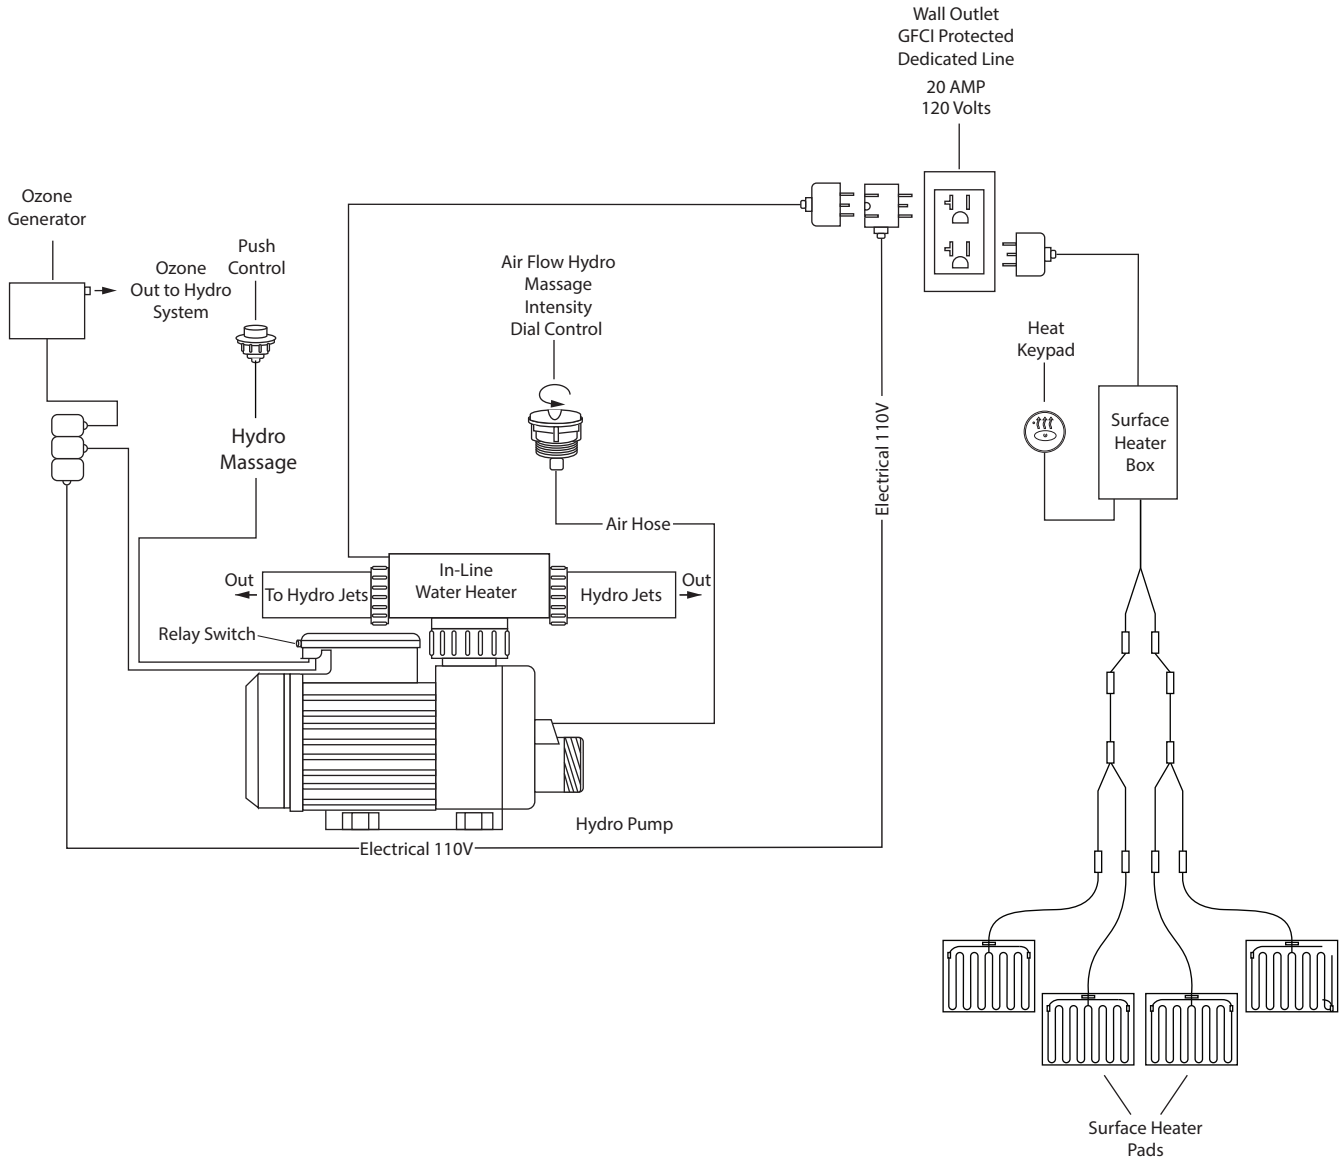

## Walk-in Tub Hydro Therapeutic Massage + Heated Seat & Back Component Diagram

### 1. Hydro Massage System

- Hydro Pump
- Hydro Massage Air Flow Intensity Control
- ON/OFF Push Button

### 3. In-Line Water Heater

- Control Box

### 6. Surface Key Pad

- ON/OFF Push Button