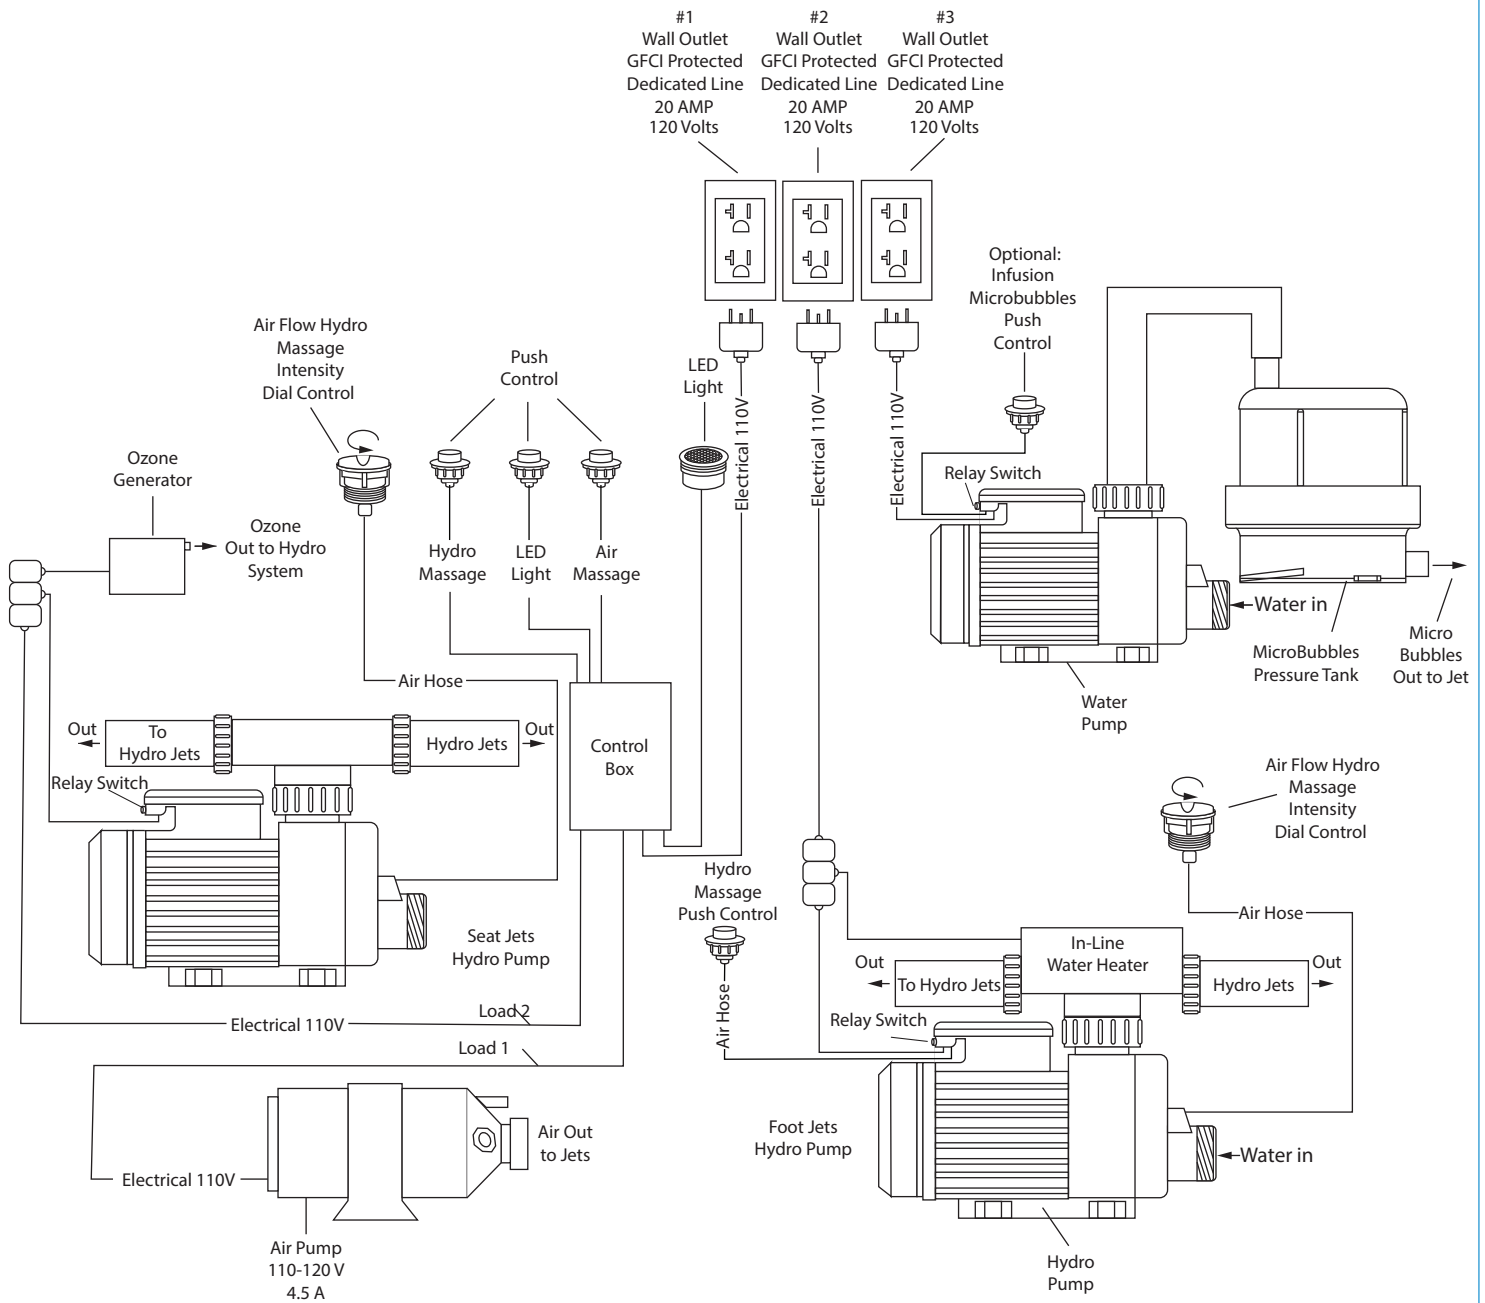

Walk-in Tub Air + Hydro + Hydro Foot Therapeutic Massage + Microbubble Therapy Component Diagram

1. Air Massage System

- Refer to Technical drawing for jet Count
- Variable Speed Pump with Auto Purge
- ON/OFF Push Button

4. Infusion Microbubbles Micro Bubble Therapy System

- Microbubble Pump
- Pressure Vessel
- ON/OFF Button

2. Hydro Massage System

- Hydro Pump
- Hydro Massage Air Flow Intensity Control
- ON/OFF Push Button

5. Led Light

- Chromatherapy

7. Electronic Component Controller

- Control Box

3. Hydro Foot Massage System

- Hydro Pump
- Hydro Massage Air Flow Intensity Control
- ON/OFF Button

6. In-Line Water Heater

- Control Box