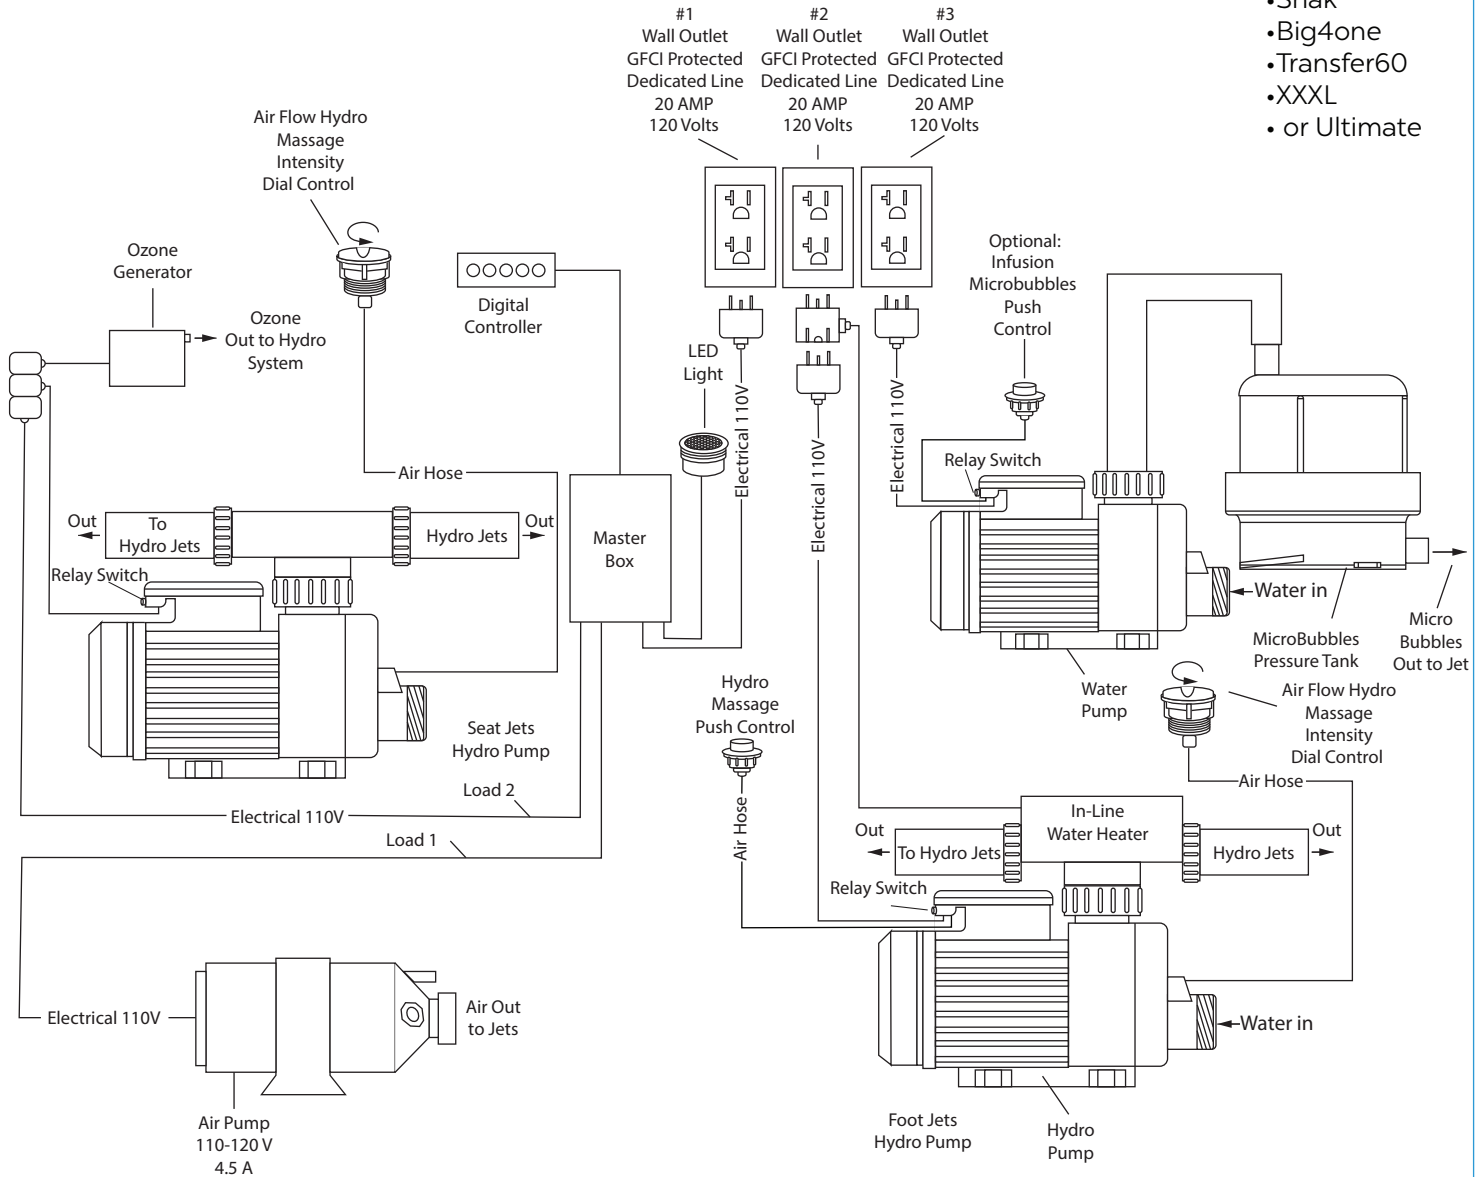

Walk-in Tub Air + Hydro Therapeutic Massage + Hydro Foot + Microbubble Therapy Component Diagram With Digital Controller

Available On:

- Shak
- Big4one
- Transfer60
- XXXL
- or Ultimate

1. Air Massage System

- Refer to Technical drawing for jet Count
- Variable Speed Pump with Auto Purge
- ON/OFF Digital Controller

4. Infusion Microbubbles Micro Bubble Therapy System

- Microbubble Pump
- Pressure Vessel
- ON/OFF Button

2. Seat Hydro Massage System

- Hydro Pump
- Hydro Massage Air Flow Intensity Control
- ON/OFF Digital Controller

5. In-Line Water Heater

- Control Box

7. Ozone Generator

- Ozone Sanitation System

3. Foot Hydro Massage System

- Hydro Pump
- Hydro Massage Air Flow Intensity Control
- ON/OFF Button

6. Electronic Component Controller

- Control Box

8. Led Light

- Chromatherapy