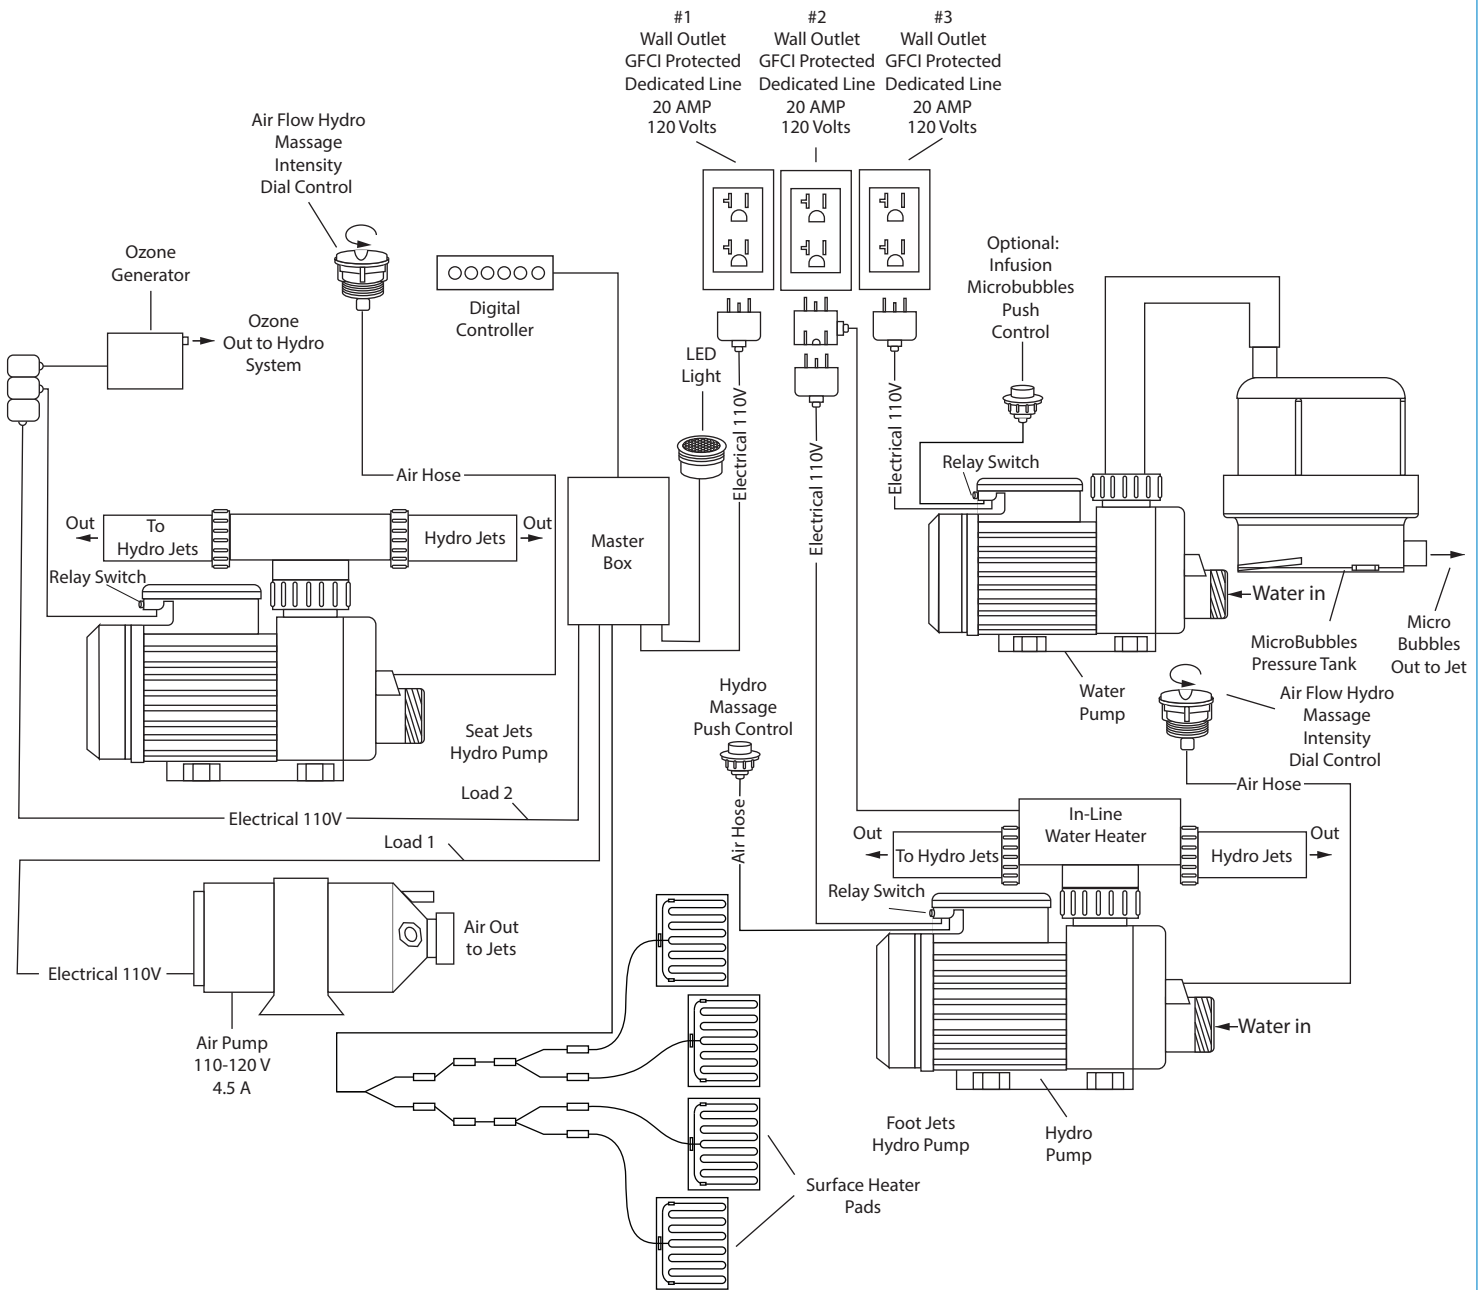

## Walk-in Tub Air + Hydro + Hydro Foot Therapeutic Massage + Microbubble Therapy + Heated Seat & Back Component Diagram With Digital With Digital Controller

### 1. Air Massage System

- Refer to Technical drawing for jet Count
- Variable Speed Pump with Auto Purge
- ON/OFF Push Button

### 2. Seat Hydro Massage System

- Hydro Pump
- Hydro Massage Air Flow Intensity Control
- ON/OFF Push Button

### 10. Surface Key Pad

- ON/OFF Push Button